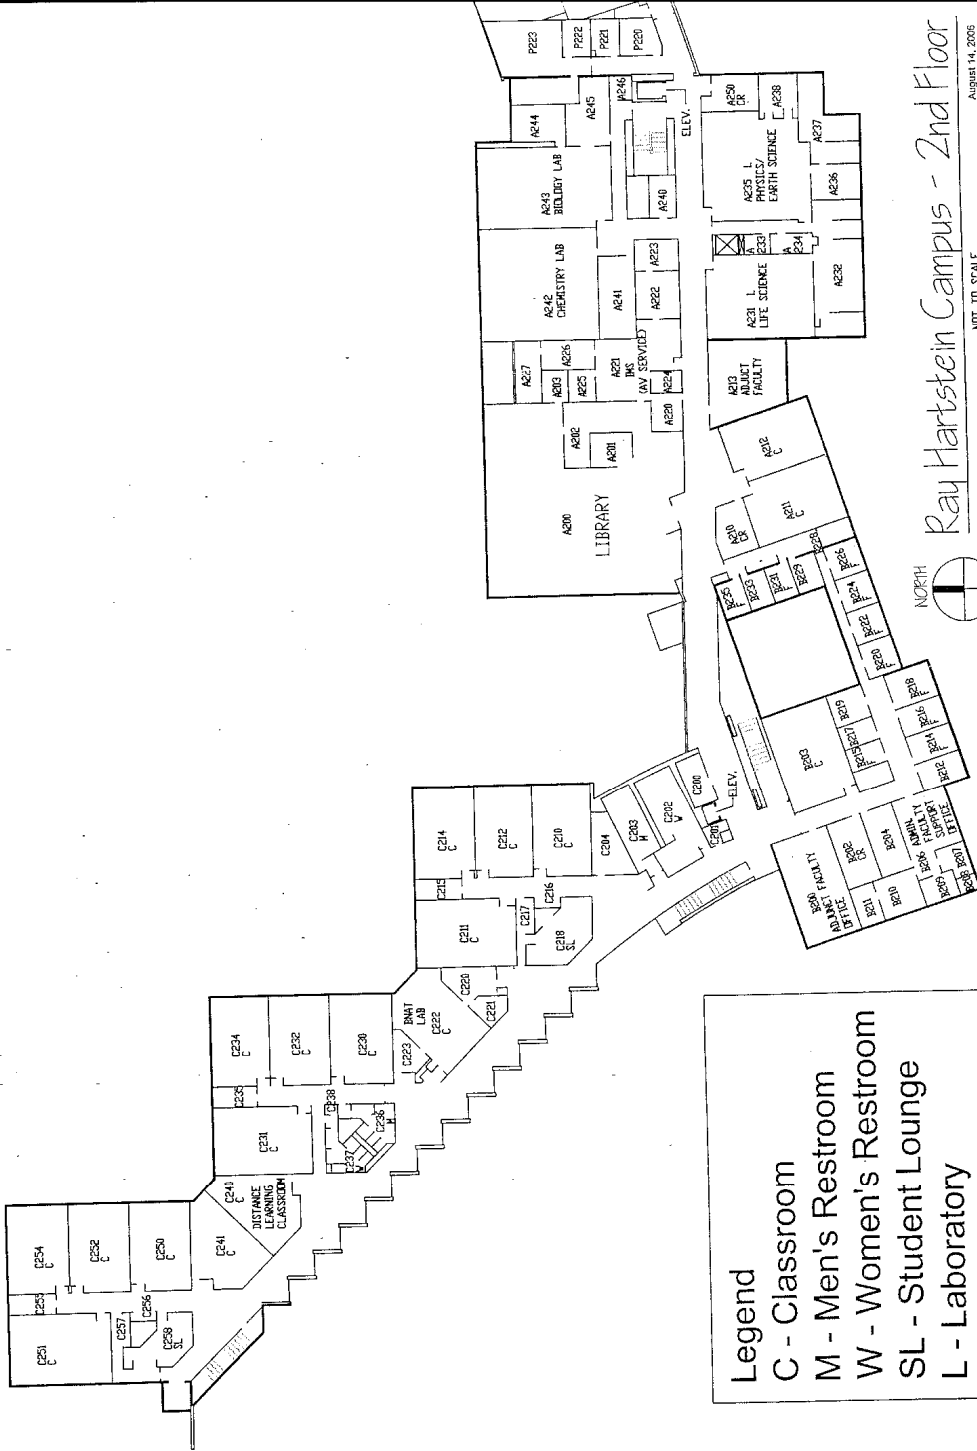

Legend
 C - Classroom
 M - Men's Restroom
 W - Women's Restroom
 SL - Student Lounge
 L - Laboratory

NORTH
 Rau Hartstein Campus - 1st Floor

August 14, 2006

NOT TO SCALE