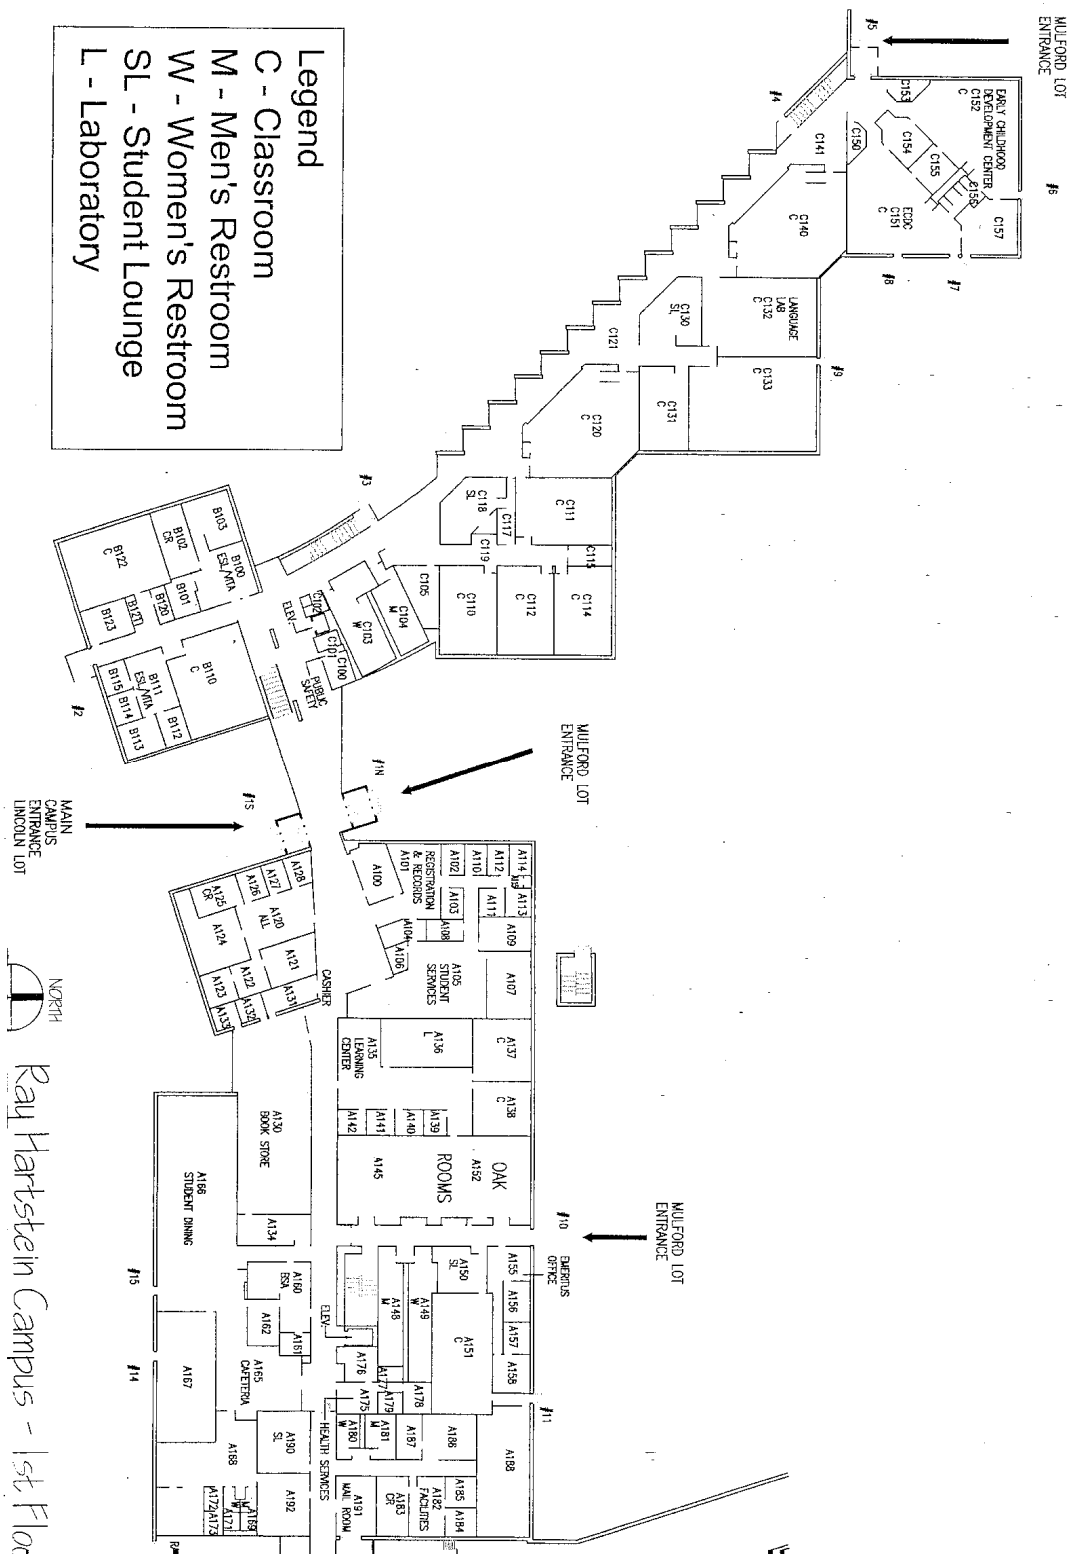

Legend
 C - Classroom
 M - Men's Restroom
 W - Women's Restroom
 SL - Student Lounge
 L - Laboratory

NORTH
 Rau Hartstein Campus - 1st Floor

August 14, 2006

NOT TO SCALE